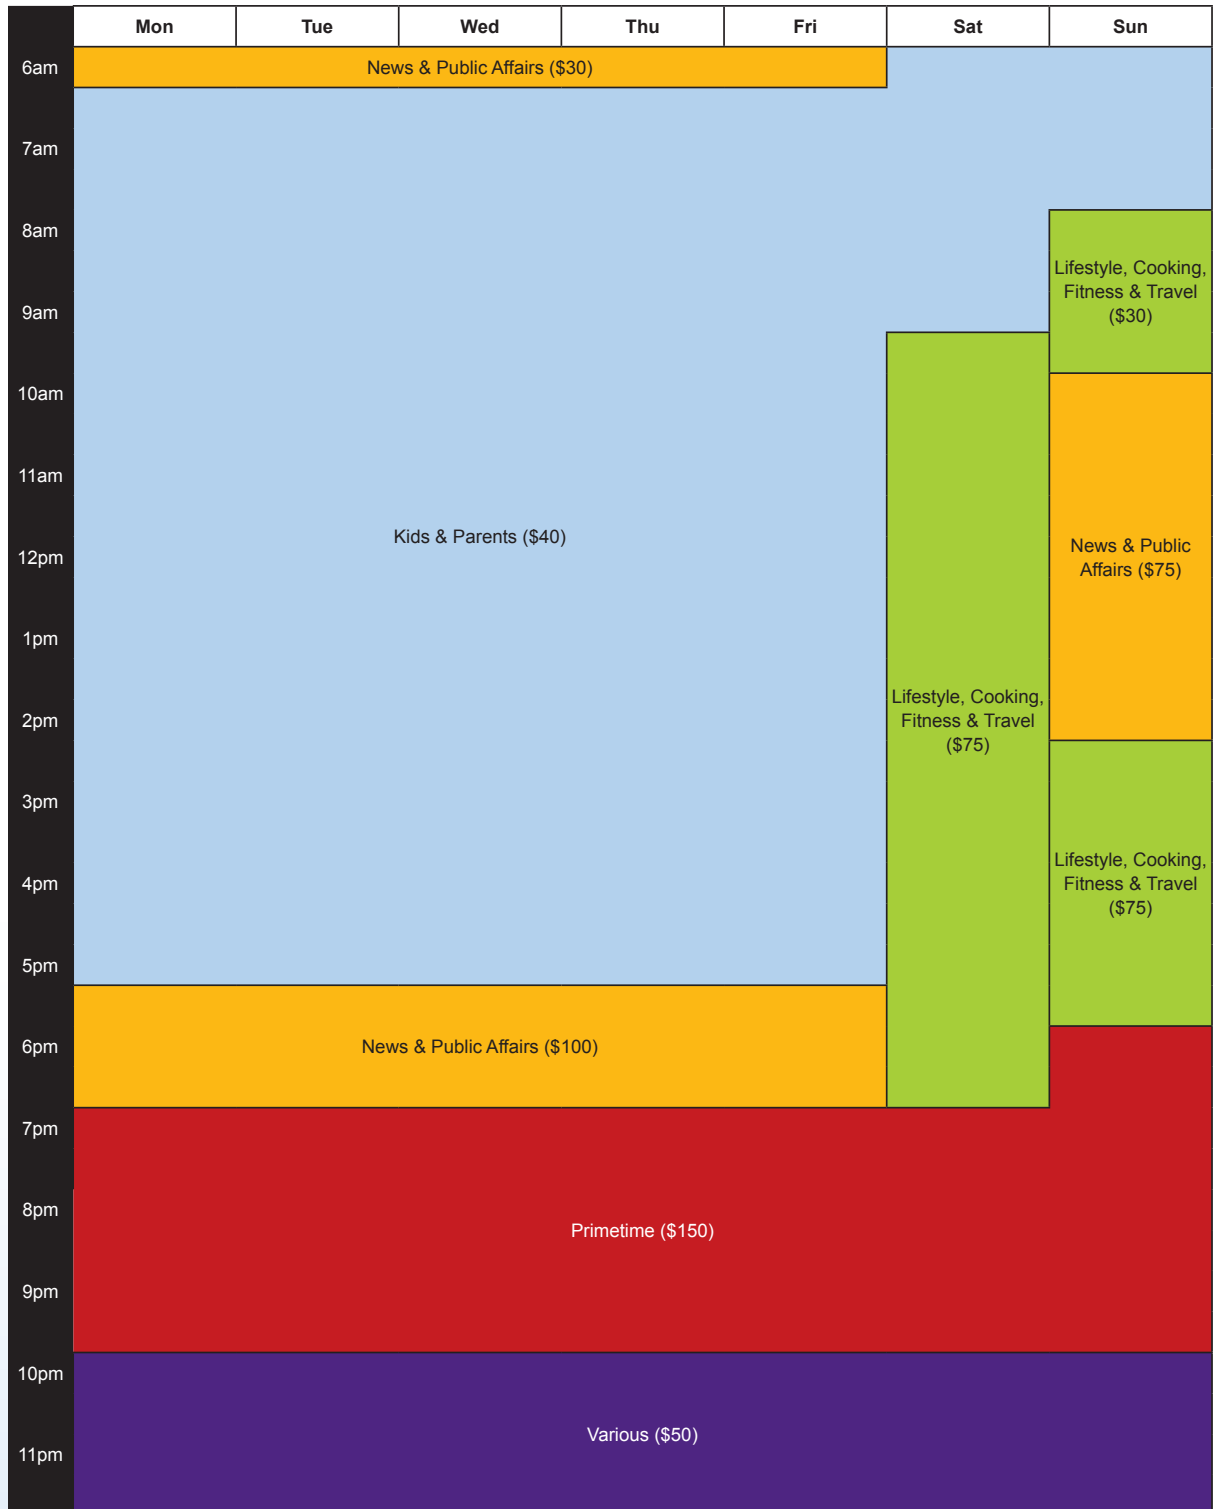

KLRU-TV • AUSTIN PBS

KLRU Underwriting Rates

* All rates are per spot and are subject to change * Add 25% for fixed positions or specific programs * Recognized agencies receive 15% discount
 * Discounts available for extended commitments. Contact your KLRU representative for details.